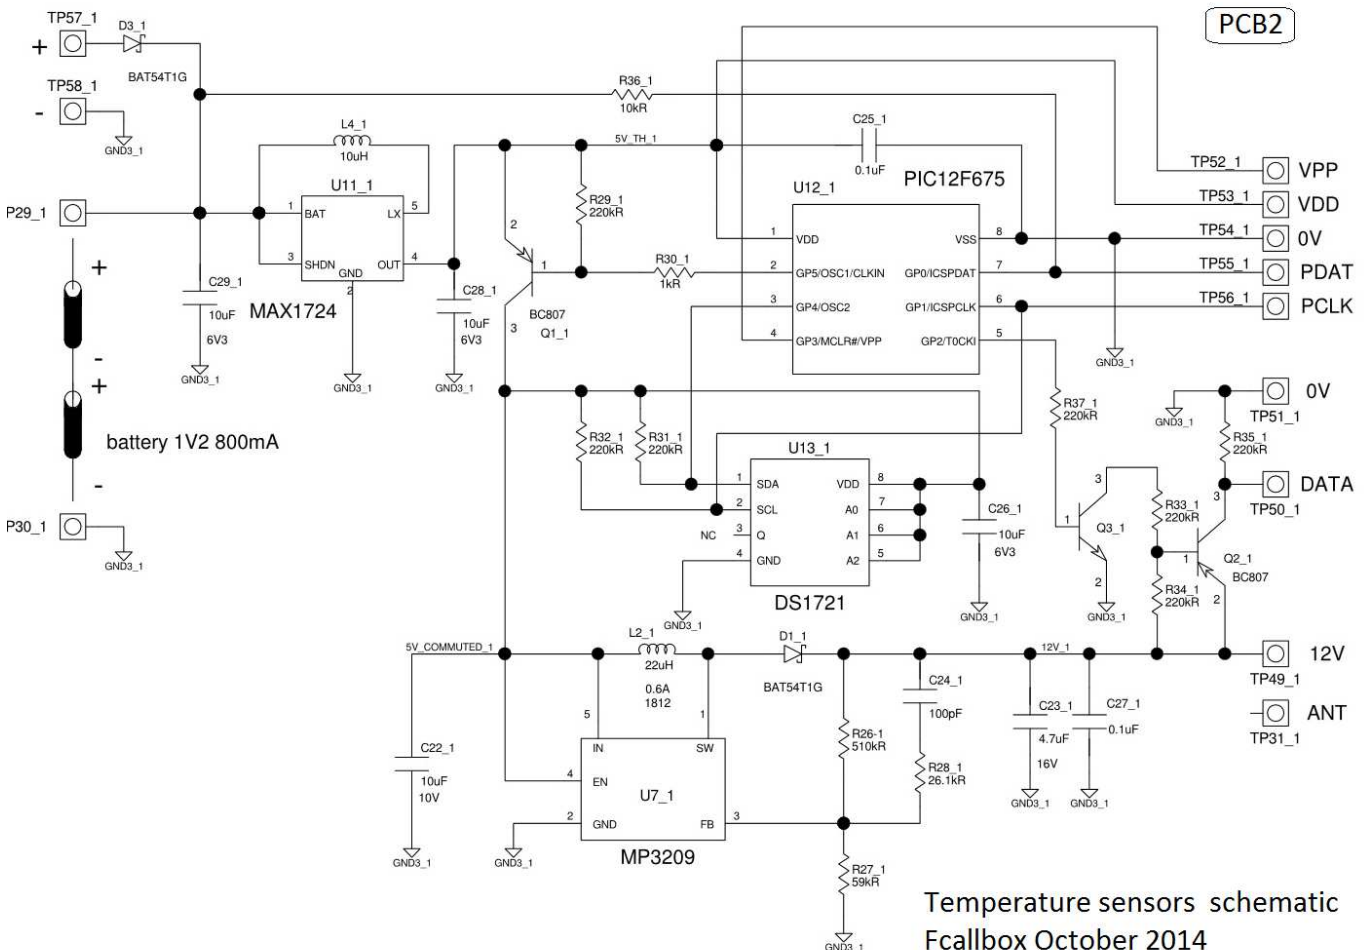

charging 6V max

charging 6V max

Temperature sensors schematic
Fcallbox October 2014